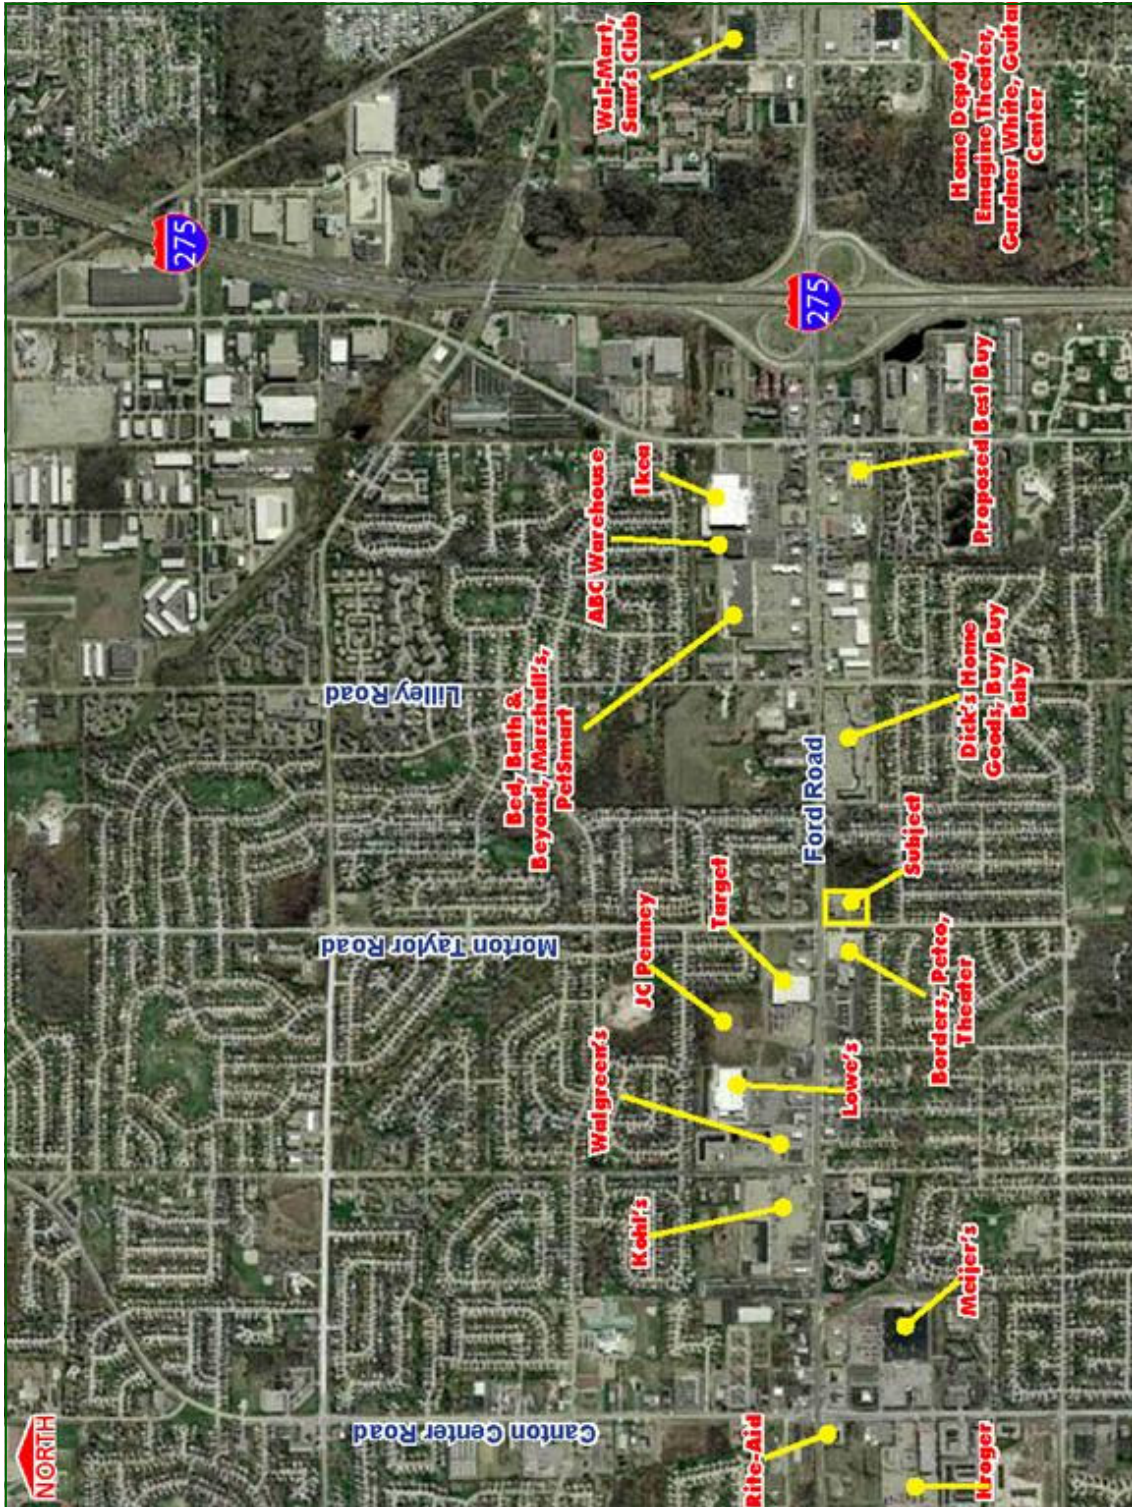

AERIAL MAP

Whitehill Enterprises - (248) 668-2670 - ForLease@whitehillco.com